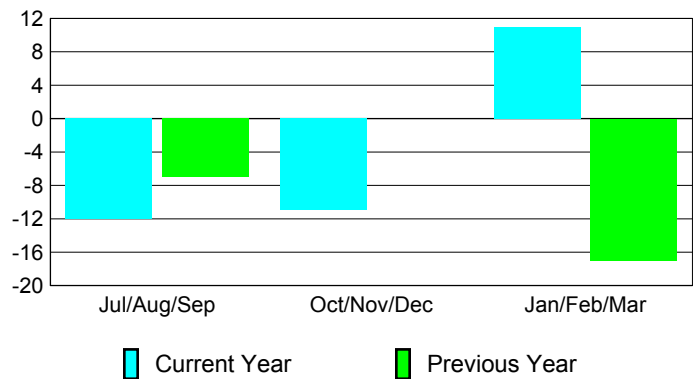

Membership Results 2008-2009

Membership 2007-2008

Month	Net Memb Goal	Actual New Memb	Actual Dropped Memb	Gain/Loss of Memb	Gain/Loss of Memb
Jul/Aug/Sep	-10	12	-24	-12	-7
Oct/Nov/Dec	-10	30	-41	-11	0
Jan/Feb/Mar	-10	37	-26	11	-17
Totals	-30	79	-91	-12	-24

Membership Results 2008-2009

Goal, New, Dropped, Gain/Loss

Comparison of Membership Gain/Loss

Current Year Compared to the Previous Year

Gender Comparison 2008-2009