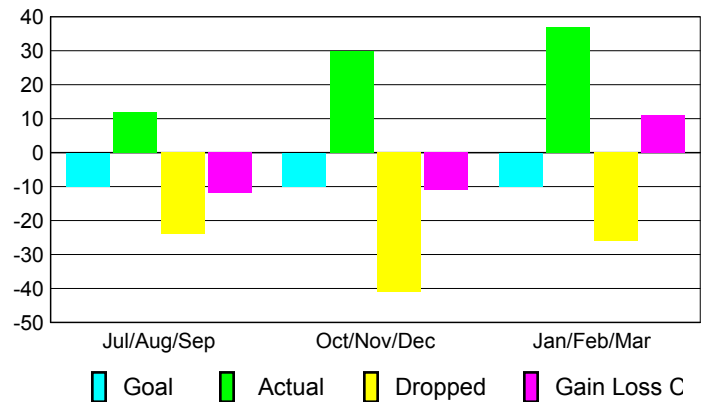

Membership Results 2008-2009

Goal, New, Dropped, Gain/Loss